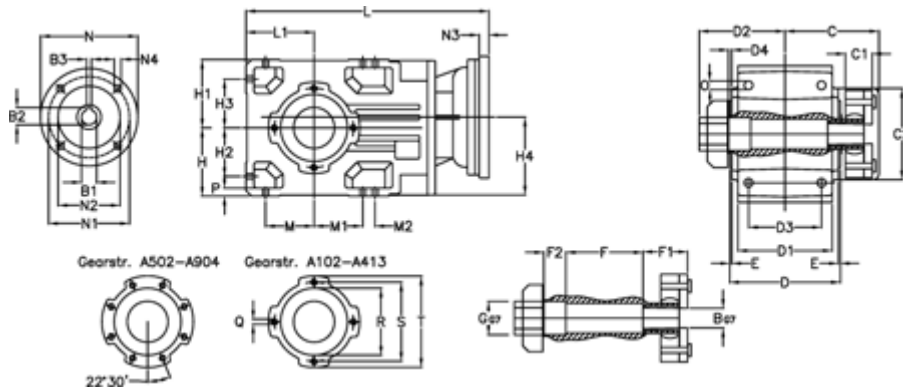

Article number: 296003539326420

Description: Bevel helical gearbox
A353QF40-393,2-P63B5

Measures

B = 40	D1 = 166	F2 = 53	L = 417.0	N3 = 4
B1 = 11	D2 = 80	G = 42	L1 = 100	N4 = M8x19
B2 = 12.8	D3 = 135	GA = 43	M = 73.0	O = 12.0
B3 = 4	d4 = 5.0	H = 100	M1 = 73.0	P = 11
C = 70.0	Description = A353 QF-xx P63 B5	H1 = 100	M2 = 11	Q = M10x17
C1 = 24	E = 3.5	H2 = 73.0	N = 140	R = 110
C2 = 90.0	F = 12.0	H3 = 73.0	N1 = 115	S = 130
D = 173	F1 = 48.0	H4 = 114.0	N2 = 95	T = 150